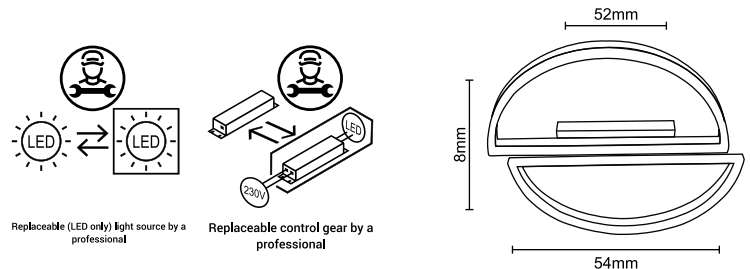

General Information

Product code: DLC-06
Lighting Type: Ceiling Lighting Fixture
Ean Code: 8605036639518

Dimensions

Height: 8 mm
Width: 52 mm

Illuminant

Socket: LED
Wattage: 40W
Luminous Flux: 26 Lm
Luminous Color: 4000K
Remote: no
Dimmable: no

Material & Colour

Enclosure Material: Aluminum+Iron+Acrylic
Enclosure Colour: Gold

Technical Information

Protection Class: Class II
Protection Rating: IP20
Line Voltage: 220-240V,50/60Hz

Replaceable control gear by a professional

Suitable for a maximum use of 10-12 hours daily usage of the product, for 24hours per day would void the warranty

2 years
WARRANTY

For more information visit
www.lambario.com

Zhongshan ShangXin Trading Company NO.7123-45 Showroom, NO.101 TongXing Road, GuzhenTown, ZhongshanCity, Guangdong Province