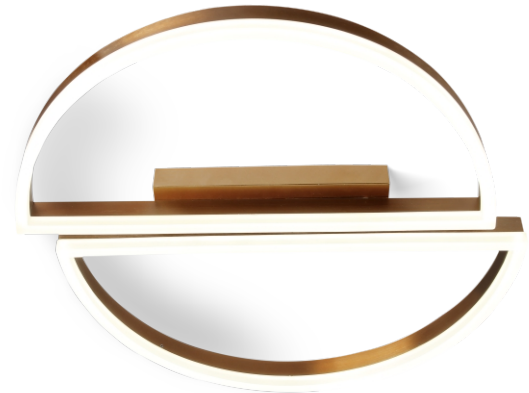

General Information

Product code: DLC-06
Lighting Type: Ceiling Lighting Fixture
Ean Code: 8605036639518

Dimensions

Height: 8 mm
Width: 52 mm

Illuminant

Socket: LED
Wattage: 40W
Luminous Flux: 26 Lm
Luminous Color: 4000K
Remote: no
Dimmable: no

Material & Colour

Enclosure Material: Aluminum+Iron+Acrylic
Enclosure Colour: Gold

Technical Information

Protection Class: Class II
Protection Rating: IP20
Line Voltage: 220-240V,50/60Hz

Replaceable control gear by a professional

Suitable for a maximum use of 10-12 hours daily usage of the product, for 24hours per day would void the warranty

2 years
WARRANTY

For more information visit
www.lambario.com

Zhongshan ShangXin Trading Company NO.7123-45 Showroom, NO.101 TongXing Road, GuzhenTown, ZhongshanCity, Guangdong Province