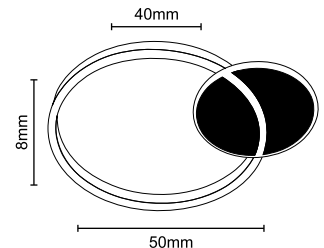

Replaceable control gear by a professional