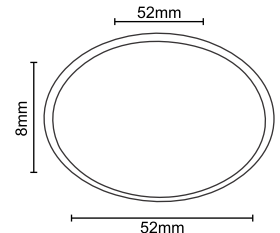

General Information

Product code: DLC-08
Lighting Type: Ceiling Lighting Fixture
Ean Code: 8605036639532

Dimensions

Height: 8 mm
Width: 52 mm

Illuminant

Socket: LED
Wattage: 40W
Luminous Flux: 26 Lm
Luminous Color: 4000K
Remote: no
Dimmable: no

Material & Colour

Enclosure Material: Aluminum+Iron+Acrylic
Enclosure Colour: Gold+White

Technical Information

Protection Class: Class II
Protection Rating: IP20
Line Voltage: 220-240V,50/60Hz

2 years
WARRANTY

For more information visit
www.lambario.com

Suitable for a maximum use of 10-12 hours daily usage of the product, for 24hours per day would void the warranty

Zhongshan ShangXin Trading Company NO.7123-45 Showroom, NO.101 TongXing Road, GuzhenTown, ZhongshanCity, Guangdong Province