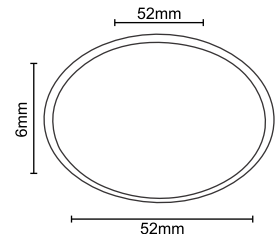

Suitable for a maximum use of 10-12 hours daily usage of the product, for 24hours per day would void the warranty

For more information visit
www.lambario.com

Zhongshan ShangXin Trading Company NO.7123-45 Showroom, NO.101 TongXing Road, GuzhenTown, ZhongshanCity, Guangdong Province