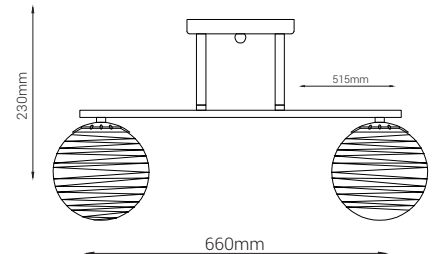

For more information visit
www.lambario.com

5 years
WARRANTY