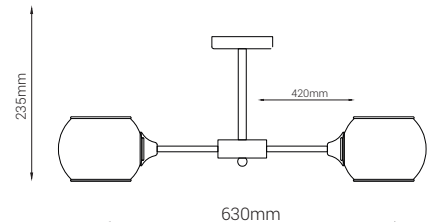

For more information visit
www.lambario.com

5 years
WARRANTY