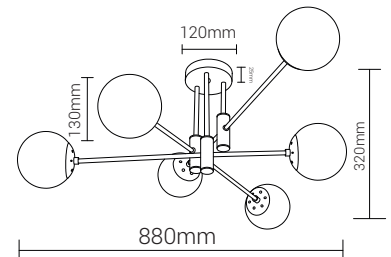

LAMBARIO

Brighter
moments

General Information

Product code: DLC-36
Lighting Type: Pendant Lamp
Ean Code: 8605036639969

Dimensions

Height: 320 mm
Width: 880 mm

Illuminant

Socket: E27
Lampholder Wattage: 6 x 40W Max
Average Lifetime: 5 years
Remote: no
Dimmable: no

Material & Colour

Enclosure Material: Iron+Glass
Enclosure Colour: Black Copper Color Clear

Technical Information

Protection Class: Class 1
Protection Rating: Ip20
Line Voltage: 220-240V,50/60Hz