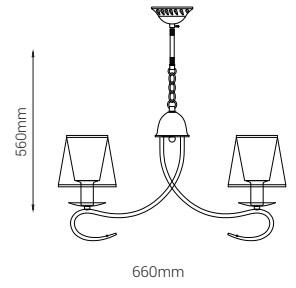

General Information

Product code: DLP-1
 Lighting Type: Pendant lighting fixture
 Ean Code: 8605036639846

Dimensions

Height: 560 mm
 Width: 660 mm

Illuminant

Socket: E14
 Lampholder Wattage: 3 x 40W Max
 Average Lifetime: 5 years
 Remote: no
 Dimmable: no

Material & Colour

Enclosure Material: Iron+Fabrik
 Enclosure Colour: Antique Brass Grey

Technical Information

Protection Class: Class 1
 Protection Rating: Ip20
 Line Voltage: 220-240V,50/60Hz

For more information visit
www.lambario.com