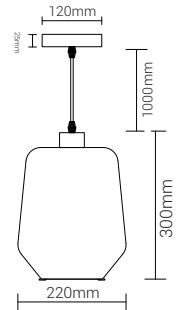

LAMBARIO

Brighter
moments

General Information

Product code: DLP-14
Lighting Type: Pendant Lamp
Ean Code: 8605036640132

Dimensions

Height: 1200 mm
Width: 220 mm

Illuminant

Socket: E27
Lampholder Wattage: 1 x 40W Max
Average Lifetime: 5 years
Remote: no
Dimmable: no

Material & Colour

Enclosure Material: Iron+Glass
Enclosure Colour: Black Copper Color Smoke Grey

Technical Information

Protection Class: Class 1
Protection Rating: Ip20
Line Voltage: 220-240V,50/60Hz

For more information visit
www.lambario.com