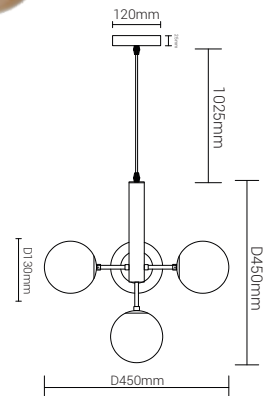

LAMBARIO

Brighter
moments

General Information

Product code: DLP-20
Lighting Type: Pendant Lamp
Ean Code: 8605036640194

Dimensions

Height: 1500 mm
Width: 450 mm

Illuminant

Socket: E27
Lampholder Wattage: 4 x 40W Max
Average Lifetime: 5 years
Remote: no
Dimmable: no

Material & Colour

Enclosure Material: Iron+Glass
Enclosure Colour: Black Amber

Technical Information

Protection Class: Class 1
Protection Rating: Ip20
Line Voltage: 220-240V,50/60Hz

For more information visit
www.lambario.com