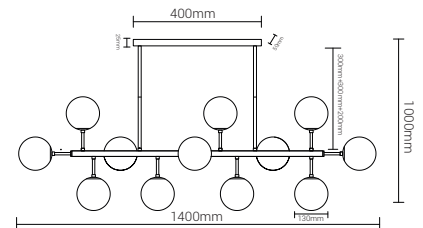

LAMBARIO

Brighter
moments

General Information

Product code: DLP-32
Lighting Type: Pendant Lamp
Ean Code: 8605036640316

Dimensions

Height: 1000 mm
Width: 1400 mm

Illuminant

Socket: E27
Lampholder Wattage: 12 x 40W Max
Average Lifetime: 5 years
Remote: no
Dimmable: no

Material & Colour

Enclosure Material: Iron+Glass
Enclosure Colour: Copper Color Milk White

Technical Information

Protection Class: Class 1
Protection Rating: Ip20
Line Voltage: 220-240V,50/60Hz

For more information visit
www.lambario.com