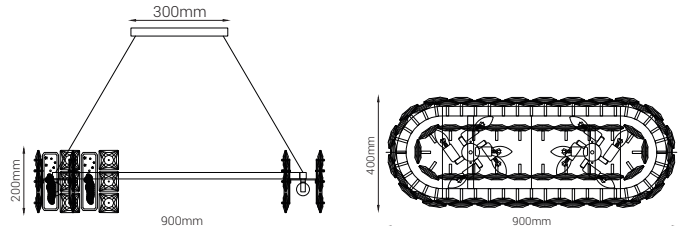

For more information visit
www.lambario.com

5 years
WARRANTY

Zhongshan ShangXin Trading Company NO.7123-45 Showroom, NO.101 TongXing Road, GuzhenTown, ZhongshanCity, Guangdong Province