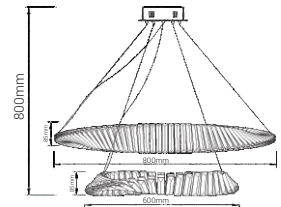

LAMBARIO

Brighter moments

General Information

Product code: DLP-58
Lighting Type: Pendant Lighting Fixture
Ean Code: 8605036640811

Dimensions

Height: 170 mm
Width: 860 mm

Illuminant

Socket: LED
Wattage: 86W
Luminous Flux: 7800 Lm
Luminous Colour: 4000K
Remote: no
Dimmable: no

Material & Colour

Enclosure Material: Titanium
Enclosure Colour: Iron Art

Technical Information

Protection Class: Class II
Protection Rating: Ip20
Line Voltage: 220-240V,50/60Hz

For more information visit
www.lambario.com