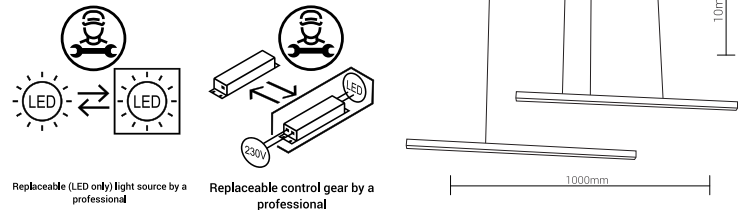

LAMBARIO

Brighter
moments

General Information

Product code: DLP-60
Lighting Type: PENDANT LAMP
Ean Code: 8605036640835

Dimensions

Height: 1000 mm
Width: 10 mm

Illuminant

Socket: LED
Wattage: 22W
Luminous Flux: 2640lm
Enclosure Color: 4000K
Remote: no
Dimmable: no

Material & Colour

Enclosure Material: Iron & Aluminum & Acrylic
Enclosure Colour: Gold & white

Technical Information

Protection Class: Class II
Protection Rating: IP20
Line Voltage: 220-240V,50/60Hz

Replaceable control gear by a professional

Suitable for a maximum use of 10-12 hours daily usage of the product, for 24hours per day would void the warranty

For more information visit
www.lambario.com

2 years
WARRANTY

Zhongshan ShangXin Trading Company NO.7123-45 Showroom, NO.101 TongXing Road, GuzhenTown, ZhongshanCity, Guangdong Province