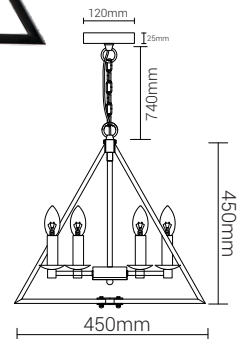

LAMBARIO

Brighter
moments

General Information

Product code: DLP-68
Lighting Type: Pendant Lamp
Ean Code: 8605036640910

Dimensions

Height: 1200 mm
Width: 450 mm

Illuminant

Socket: E14
Lampholder Wattage: 4 x 40W Max
Average Lifetime: 5 years
Remote: no
Dimmable: no

Material & Colour

Enclosure Material: Iron
Enclosure Colour: Black Golden

Technical Information

Protection Class: Class 1
Protection Rating: Ip20
Line Voltage: 220-240V,50/60Hz

For more information visit
www.lambario.com