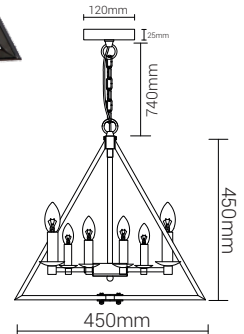

LAMBARIO

Brighter
moments

General Information

Product code: DLP-69
Lighting Type: Pendant Lamp
Ean Code: 8605036640927

Dimensions

Height: 1200 mm
Width: 450 mm

Illuminant

Socket: E14
Lampholder Wattage: 6 x 40W Max
Average Lifetime: 5 years
Remote: no
Dimmable: no

Material & Colour

Enclosure Material: Iron
Enclosure Colour: Black Golden

Technical Information

Protection Class: Class 1
Protection Rating: Ip20
Line Voltage: 220-240V,50/60Hz

For more information visit
www.lambario.com