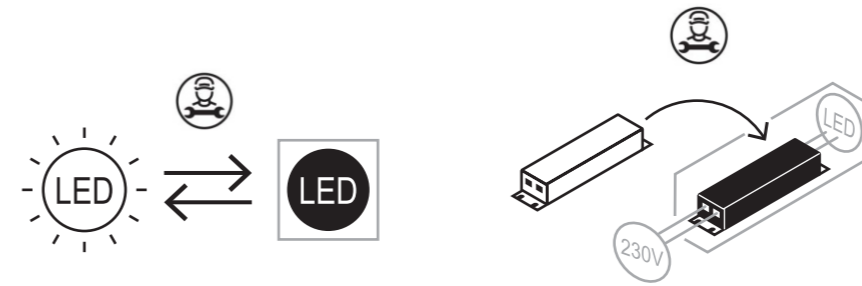

This product contains a light source of energy efficiency class <F>

- | | | | |
|-----------------------|--------------------------|--------------------------|-----------------------|
| Mounting instructions | Instruction de montage | οδηγίες τοποθέτησης | Uputstvo za montazu |
| Montageanleitung | Udhëzimet e përdorimit | Instrucțiunile de montaj | інструкція по монтажу |
| Инструкция по монтажу | Instrucciones de montaje | указания за монтаж | تعليمات التركيب |

Suitable for a maximum use of 10-12 hours daily usage of the product, for 24hours per day would void the warranty

www.lambario.com

LAMBARIO

Replaceable (LED only) light source by a professional

Replaceable control gear by a professional

Installation Guide

LED - Panel light

AC200~240V 50/60Hz

WARNING/AVERTISSEMENT

- Turn power off before inspection, installation or removal.
- If the external flexible cable or cord of this luminaire is damaged, it shall be replaced by a special cord or cord exclusively available from the manufacturer or his service agent.
- Supply connection and other external wiring conductor shall be at least 0.75mm² and confirm to 60227IEC52.