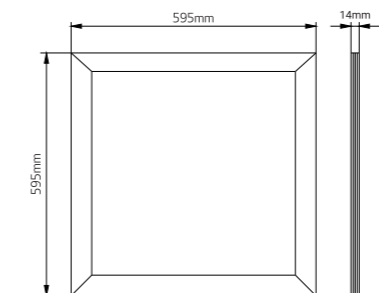

Installation

1. Make a hole ceiling
2. Put up the panel onto the ceiling
3. Wiring the DC cable of the panel to the powersupply. And wiring the AC source cable to the powersupply.
4. Turn on the switch, test the fixture light on.