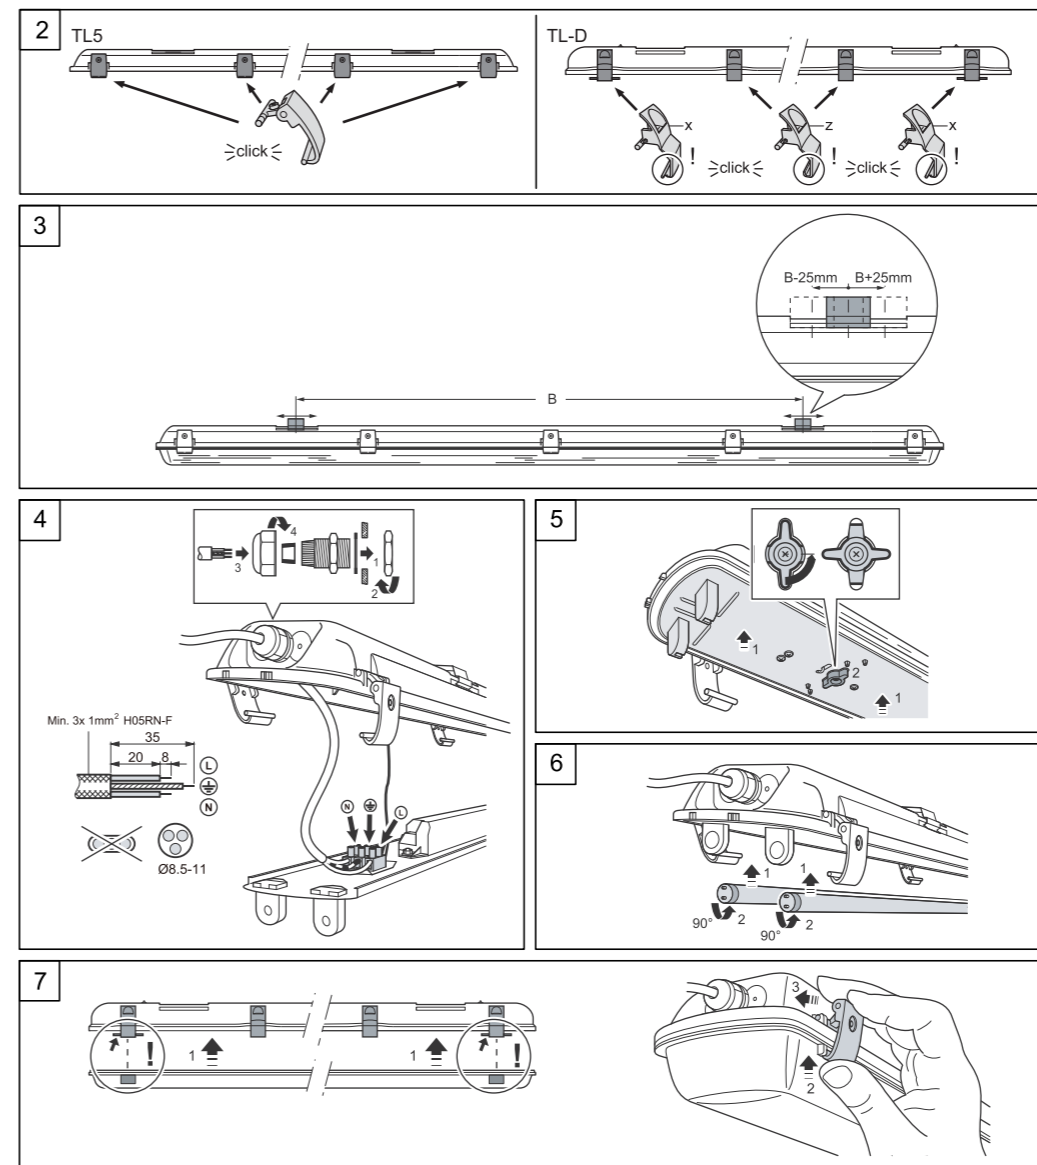

LAMBARIO

USER MANUAL / MANUAL PËRDORIMI
BEDINUNGSANLEITUNG / UPUTSVO ZA UPOTREBU

- EN Mounting instructions
- FR Instruction de montage
- GR Συναρμολογησης
- RS Uputstvo za montažu
- DE Montageanleitung
- AL Udhëzimet e përdorimit
- RO Instrucțiunile de montaj
- UA Інструкція по монтажу
- RU Инструкция по монтажу
- ESP Instrucciones de montaje
- BG Ръководство за монтаж
- AR تعليمات التثبيت

Thanks for purchasing .Please read the instruction carefully before use.

Specifications

Model No	Watt	Tube	Voltage	Frequency	Lifetime	Dimension	IP rating
LT01-6001	1 x 18w	T8	220V	50/60Hz	5years	600mm	Ip65
LT01-1201	1 x 36w	T8	220V	50/60Hz	5years	1200mm	Ip65
LT01-1501	1 x 58w	T8	220V	50/60Hz	5years	1500mm	Ip65

MOUNTING INSTRUCTIONS

www.lambario.com

LAMBARIO

www.lambario.com